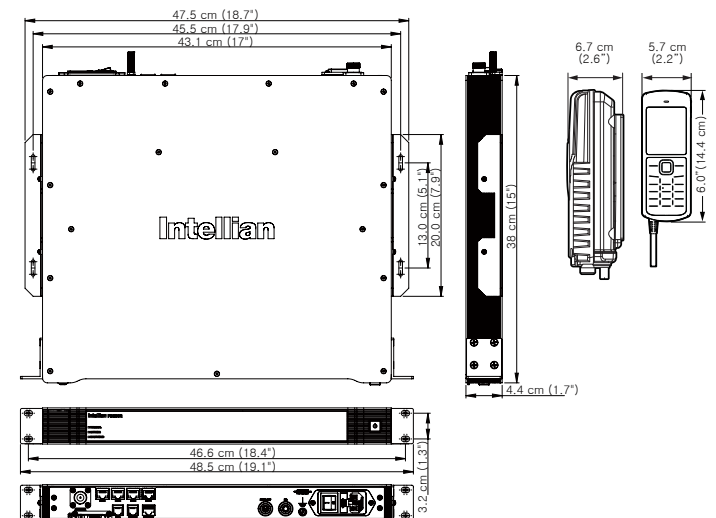

Systems Dimensions

ADU (Above Deck Unit) Matching Radome Options