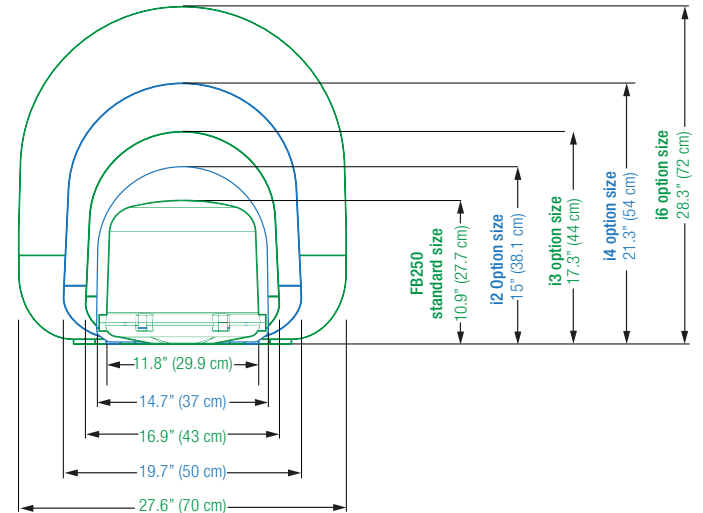

Intellian

Connect with the best

Intellian FB250R

Compact Marine FleetBroadband Antenna Systems

Technical Specifications

Physical	
ADU Dimensions	29.9 cm x 27.7 cm / 11.8" x 10.9"
ADU Weight	3.0 kg / 6.6 lbs
BDU Dimensions	43.1cm x 38.1cm x 4.4cm/ 17" x 15" x 1.7"
BDU Weight	4.8kg /10.5 lbs
Environmental Conditions	
Operating Temp.Range	-25°C to +55°C / -13°F to +131°F
Operating Humidity	[ADU] EN60945, [BDU] 95% non-condensing at +40°C
Water Ingress	[ADU] IP56, [BDU] IP31
Approvals	Inmarsat FleetBroadband/ R&TTE/ CE/ FCC
Warranty	3 years parts and 2 year labor
Global Services	
Voice	Digital 4 kbps Voice, 3.1 kHz Audio
Standard IP	Up to 284 kbps
Streaming IP	8, 16, 32, 64, 128 kbps
SMS	Up to 160 characters (3G standard)
Fax	Group 3 (via 3.1 kHz Audio)
Airtime Service	Inmarsat airtime
Frequency Band and Connectivity	
Tx	1626.5 MHz~1675.0 MHz
Rx	1518.0 MHz~1559.0 MHz
Ch. Width	[Rx] 10.5~189 kHz, [Tx] 21~189 kHz
Ethernet	2 LAN and 2 PoE (RJ45) ports
Voice/ Fax	Voice (RJ11) and 1 Fax (RJ11)
GPS output	NMEA0183 format
Power Supply and Consumption	
AC Input Range	100~ 240 VAC (50/60 Hz) : 3.3 A
Power (max)	250 W

Inmarsat FleetBroadband Global Coverage

This map depicts Inmarsat's expectations of coverage, but does not represent a guarantee of service. The availability of service at the edge of coverage areas fluctuates depending on various conditions.

Systems Dimensions

ADU (Above Deck Unit) Matching Radome Options

System Diagram

Global HQ
 Innovation Center / Factory
 Intellian Technologies, Inc
 T +82 31 379 1000
 F +82 31 377 6185

APAC
 Seoul Office
 Intellian Technologies, Inc.
 T +82 2 511 2244
 F +82 2 511 2235