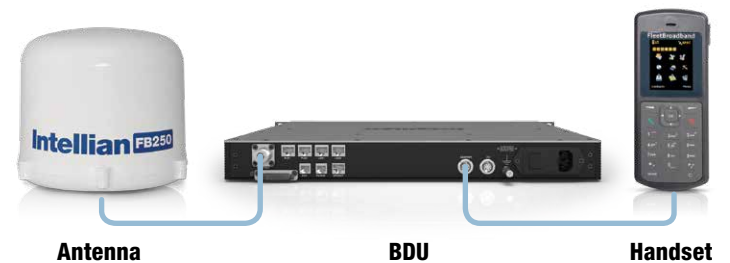

System Diagram

Global HQ
Innovation Center / Factory
Intellian Technologies, Inc
T +82 31 379 1000
F +82 31 377 6185

APAC
Seoul Office
Intellian Technologies, Inc.
T +82 2 511 2244
F +82 2 511 2235

Americas
Irvine Office
Intellian Technologies USA, Inc.
T +1 949 727 4498
F +1 949 271 4183
Toll Free +1 888-201-9223

EMEA
Rotterdam Office
Intellian B.V.
T +31 1 0820 8655
F +31 1 0820 8656